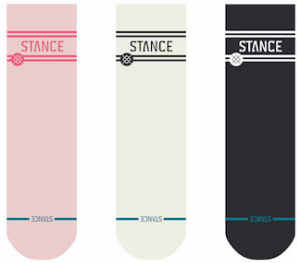

BASIC 3 PACK NO  
SHOW

A145D20SRO - RER - U  
LIFESTYLE PRODUCT

SIZE S M

BASIC 3 PACK NO  
SHOW

A145D20SRO - SAN - U  
LIFESTYLE PRODUCT

SIZE S M

BASIC 3 PACK NO  
SHOW

A145D20SRO - PPE - U  
LIFESTYLE PRODUCT

SIZE S M

BASIC 3 PACK NO  
SHOW

A145D20SRO - ARM - U  
LIFESTYLE PRODUCT

SIZE S M

BASIC QUARTER 3  
PACK

A356A24BAS - PNK - U  
LIFESTYLE PRODUCT

SIZE S M L

BASIC QUARTER 3  
PACK