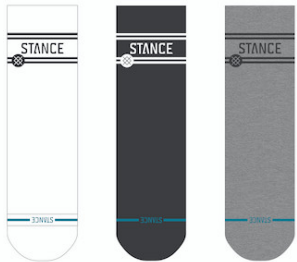

BASIC 3 PACK NO  
SHOW

A145D20SRO - RER - U  
LIFESTYLE PRODUCT

SIZE S M

BASIC 3 PACK NO  
SHOW

A145D20SRO - SAN - U  
LIFESTYLE PRODUCT

SIZE S M

BASIC 3 PACK NO  
SHOW

A145D20SRO - PPE - U  
LIFESTYLE PRODUCT

SIZE S M

BASIC 3 PACK NO  
SHOW

A145D20SRO - ARM - U  
LIFESTYLE PRODUCT

SIZE S M

BASIC QUARTER 3  
PACK

A356A24BAS - PNK - U  
LIFESTYLE PRODUCT

SIZE S M L

BASIC QUARTER 3  
PACK

A356A24BAS - WHT - U  
LIFESTYLE PRODUCT

SIZE S M L

BASIC QUARTER 3  
PACK

A356A24BAS - MUL - U  
LIFESTYLE PRODUCT

SIZE S M L

BASIC 3 PACK CREW

A556D20SRO - MUL - U  
LIFESTYLE PRODUCT

SIZE S M L

BASIC 3 PACK CREW

A556D20SRO - BLK - U  
LIFESTYLE PRODUCT

SIZE S M L

BASIC 3 PACK CREW

A556D20SRO - WHT - U  
LIFESTYLE PRODUCT

SIZE S M L

BASIC 3 PACK CREW

A556D20SRO - IND - U  
LIFESTYLE PRODUCT