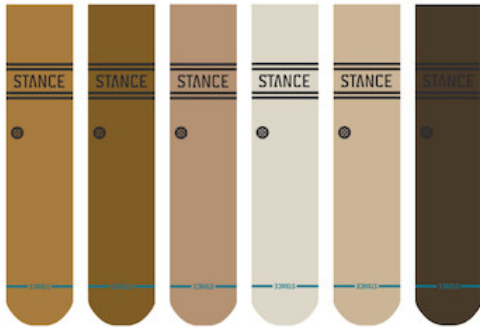

### BASIC NO SHOW 6 PACK

A145C24BAS - PNK - U  
LIFESTYLE PRODUCT

SIZE S M

### BASIC NO SHOW 6 PACK

A145C24BAS - MUL - U  
LIFESTYLE PRODUCT

SIZE S M L